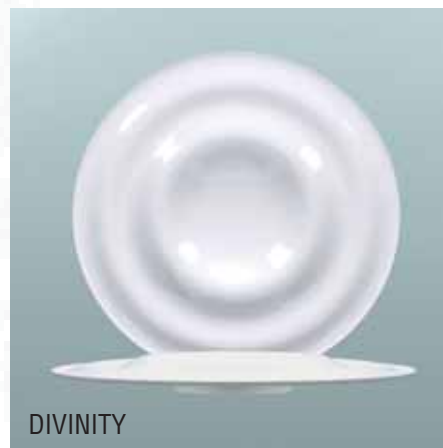

Forme *Grands Chefs*

SAVOR

MOON

DIVINITY

SUBLIME

CHARACTER

PURITY

PURITY